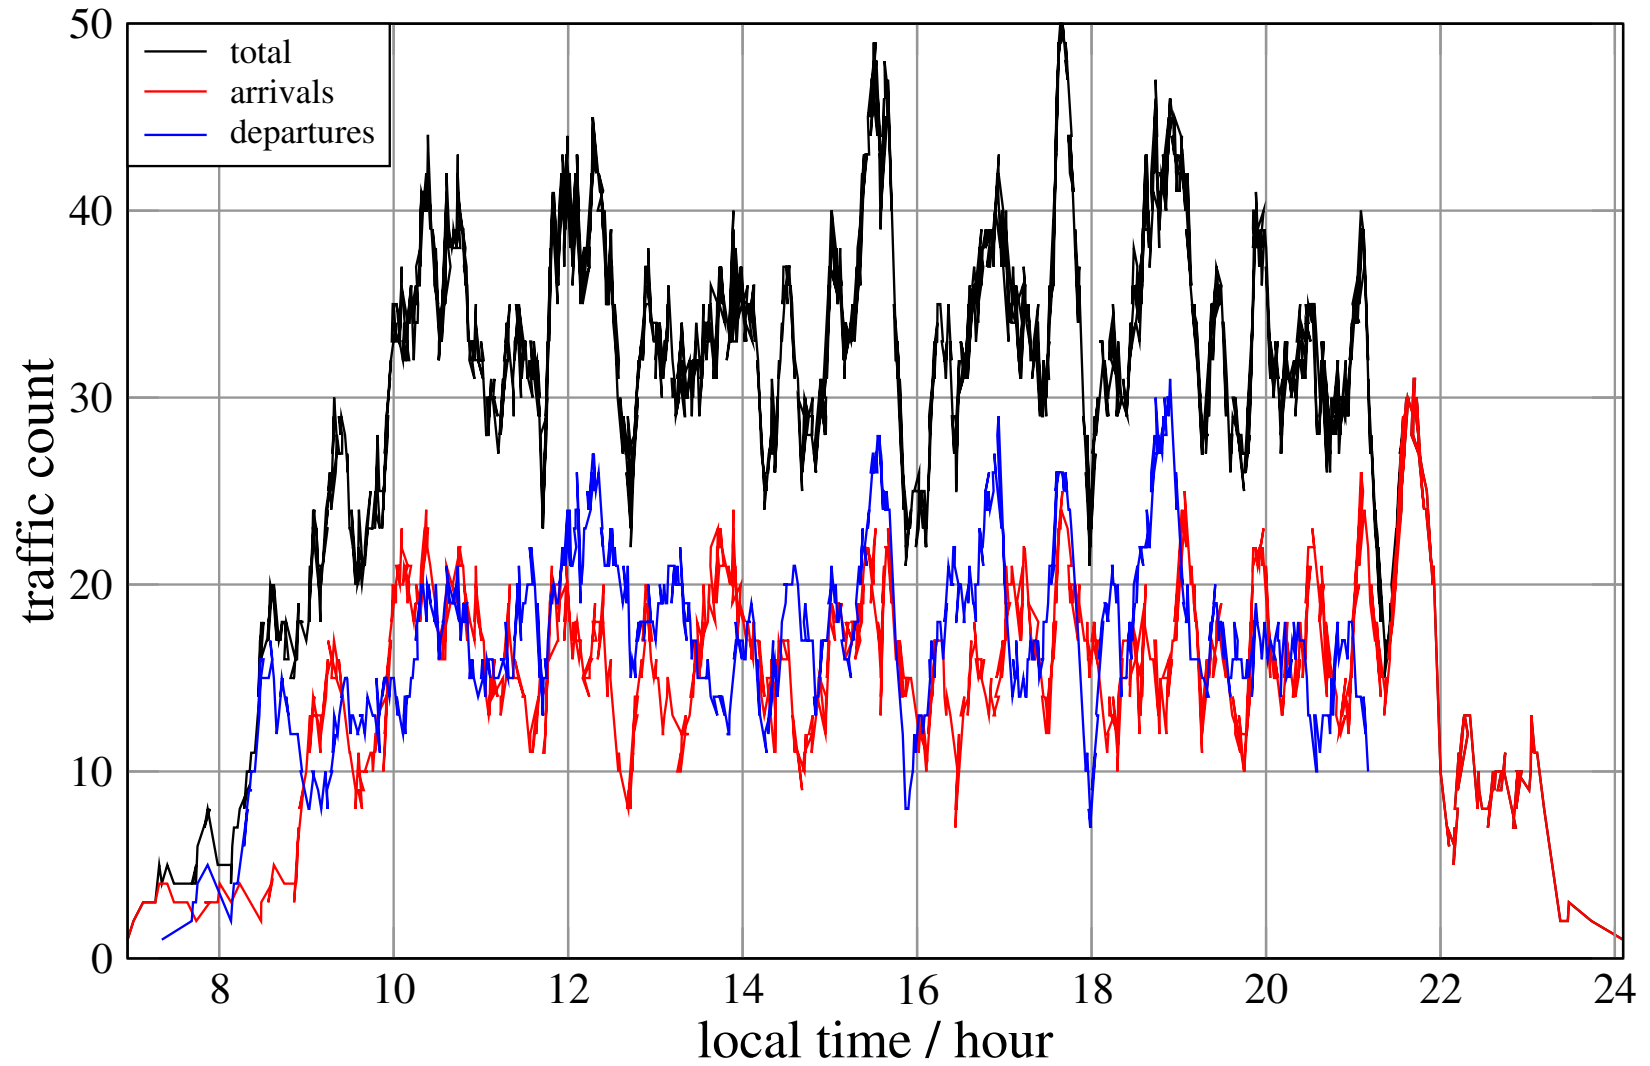

Traffic Count Profile

1944 flights (max=50)

Traffic Count Profile

1015 arrivals, 929 departures, 1944 flights (max=50)

Traffic Count Profile

1944 flights (max=50)