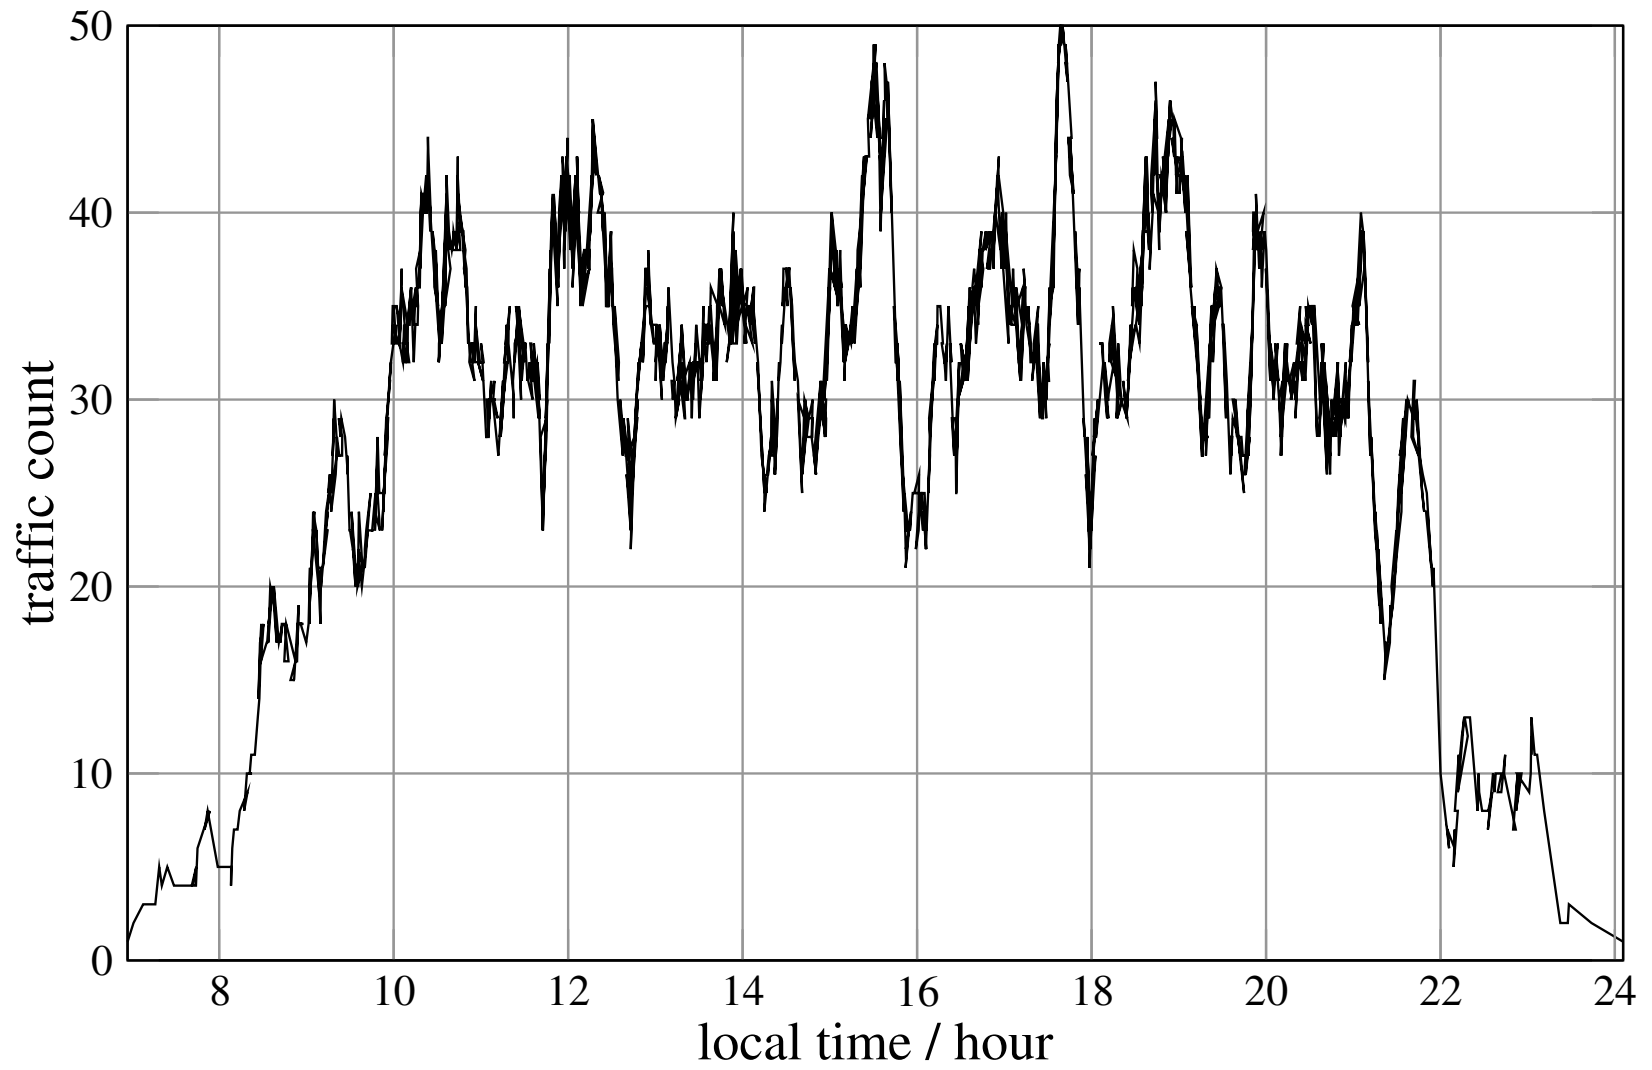

Traffic Count Profile

1944 flights (max=50)

Traffic Count Profile

1015 arrivals, 929 departures, 1944 flights (max=50)

Traffic Count Profile

1944 flights (max=50)